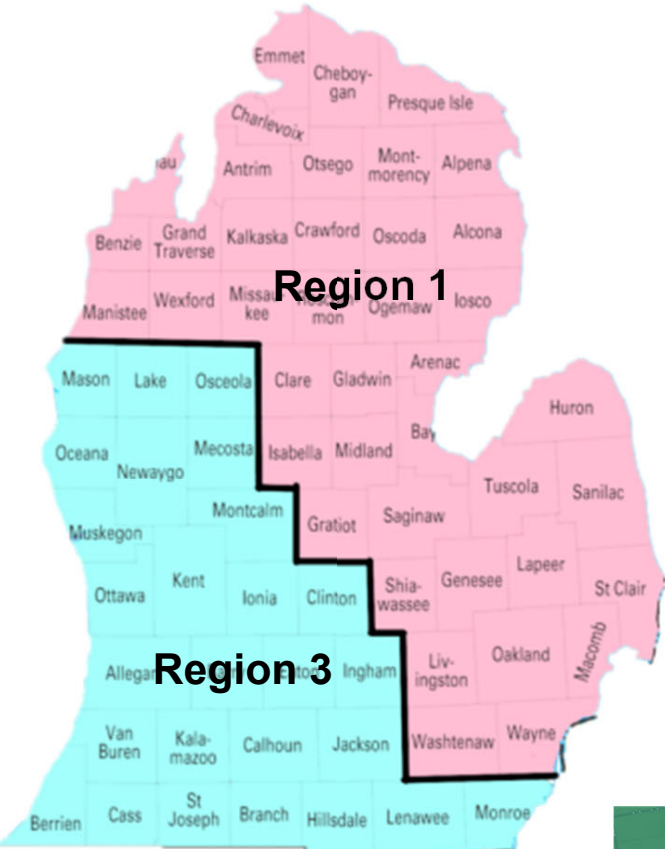

**Detailed View
Region 1 & 3**