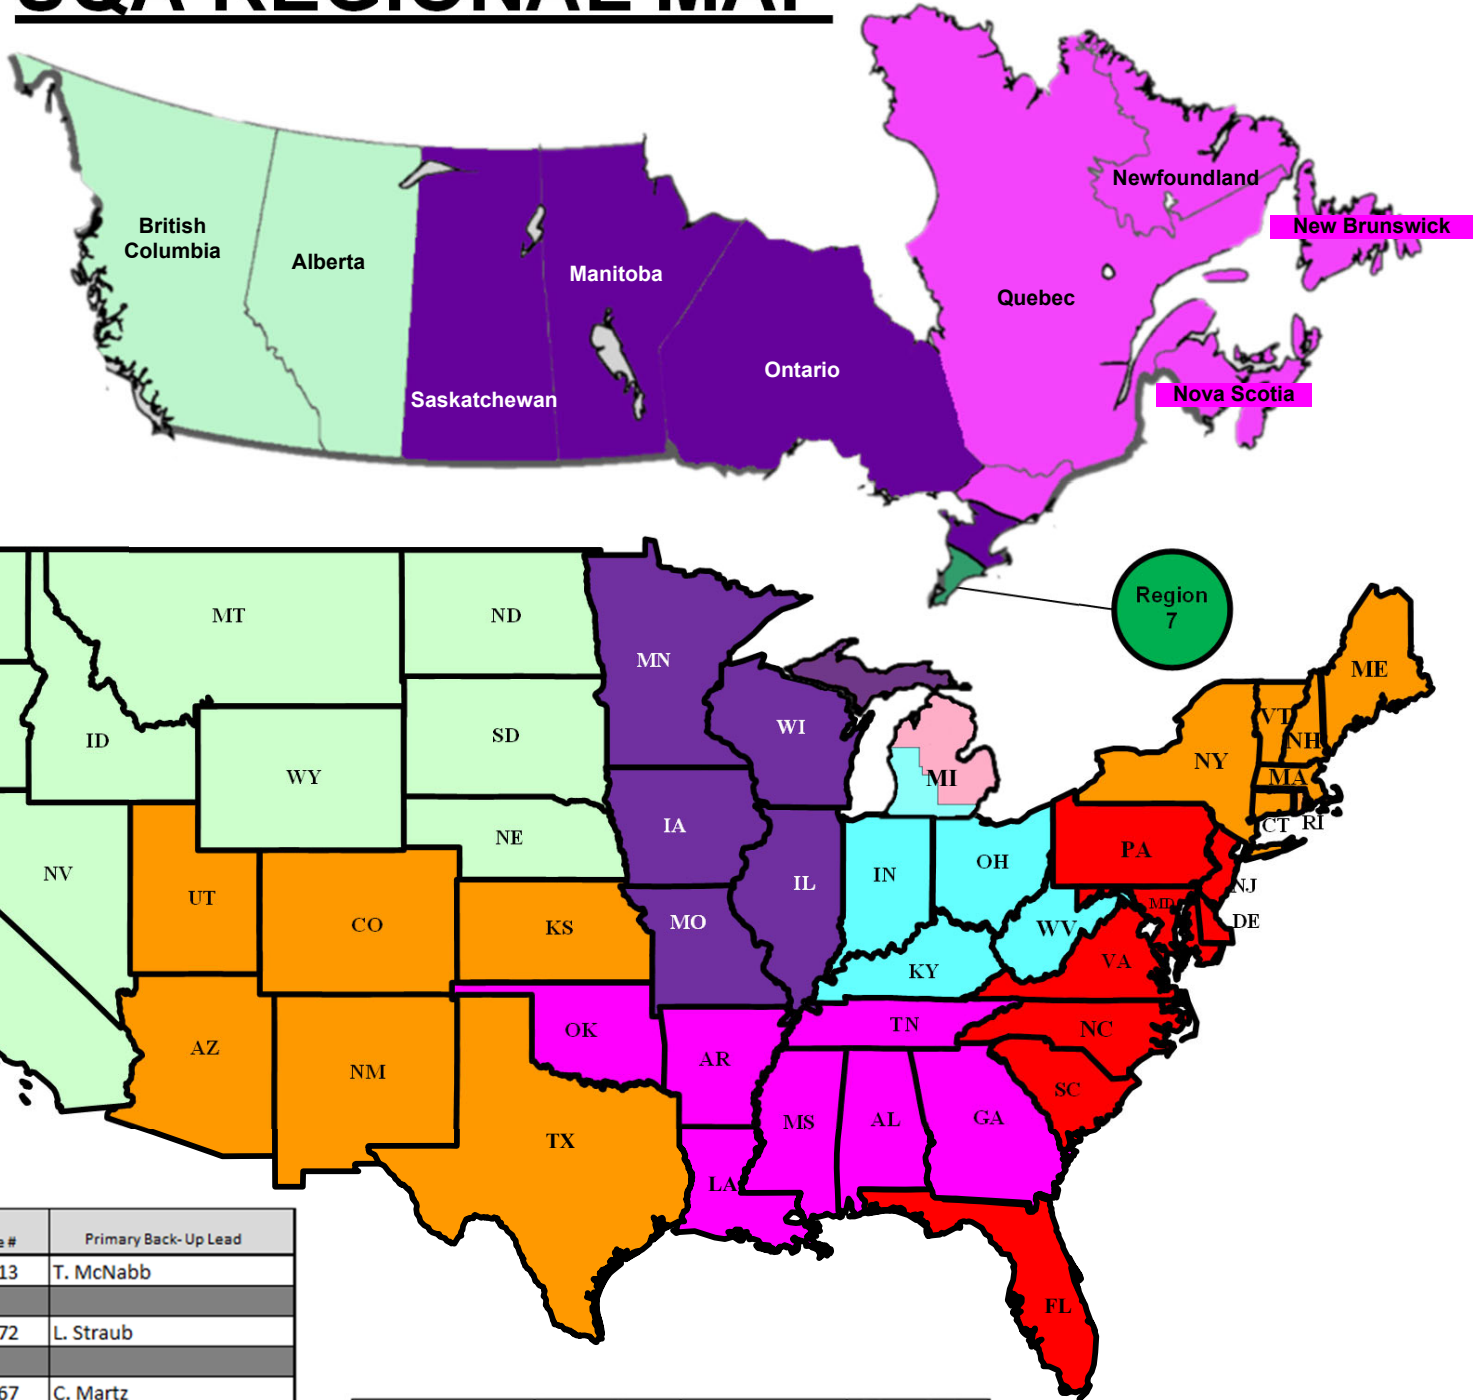

# SQA REGIONAL MAP

**Region 1**  
See detailed view on page 2

- Region 9**  
Austria  
Australia  
Belgium  
Denmark  
United Kingdom  
France  
Finland  
Germany  
Israel  
Netherlands  
Norway  
Poland  
Puerto Rico  
Saudi Arabia  
Slovakia  
Sweden  
Taiwan  
Turkey

**Region 6**  
Mexico

**Region 7**  
See detailed view on page 2

Region	Lead	email @gdls.com	Cell Phone #	Primary Back-Up Lead
1	Tony Jacques	jacquesa	586-208-1913	T. McNabb
2				
3	Andrew Burgei	burgeia1	419-204-4572	L. Straub
4				
5	Danny Maye	mayed	586-980-7867	C. Martz
6	Tim McNabb	mcnabbtp	586-854-5038	T. Jacques
7	Aleks Draca	dracaal	519-673-7774	P. Lareau
8	J. Patrick Lareau	lareauj	586-201-0146	A. Draca
9	Craig Martz	martzc	586-615-8927	D. Maye
10	Landon Straub	straubl	256-770-6147	A. Burgei

**Detailed View  
Reg 5 & 10**

**Detailed View  
Reg 5 & 7**