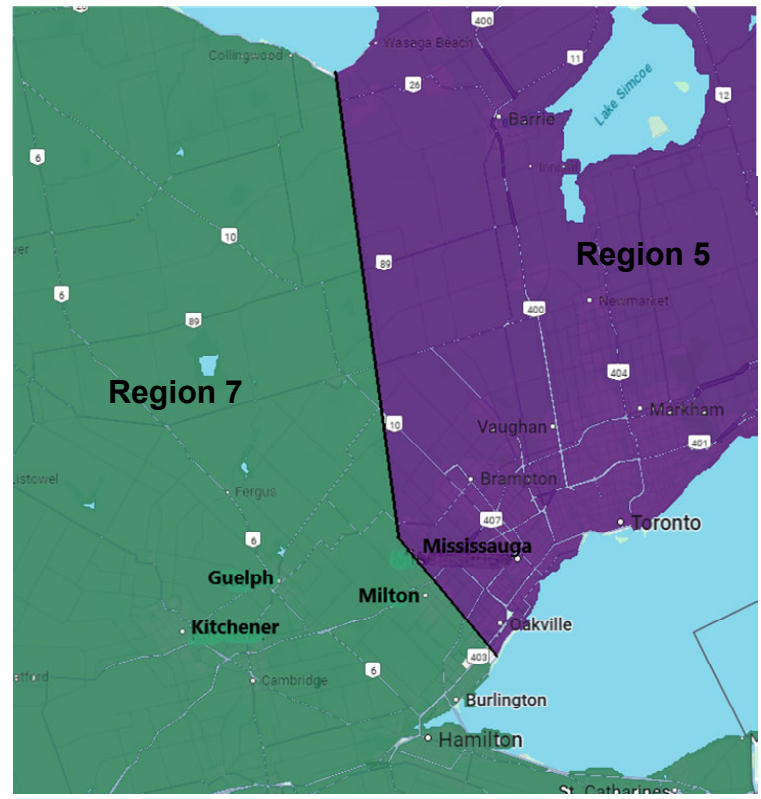

**Detailed View
Reg 5 & 7**