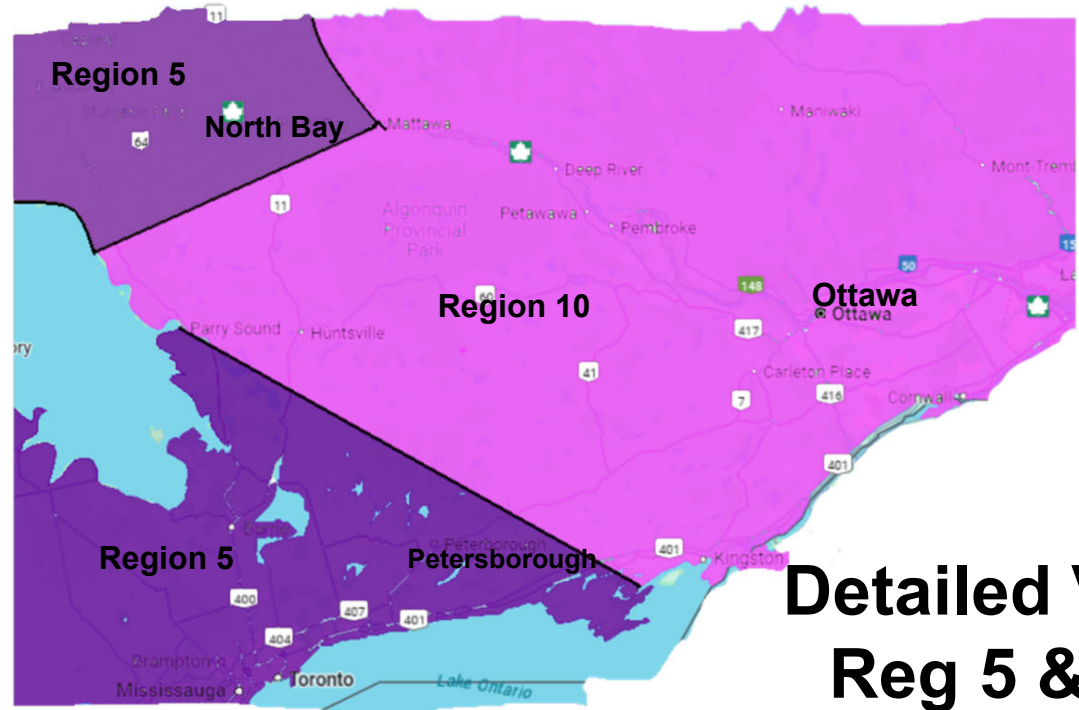

**Detailed View
Reg 5 & 10**