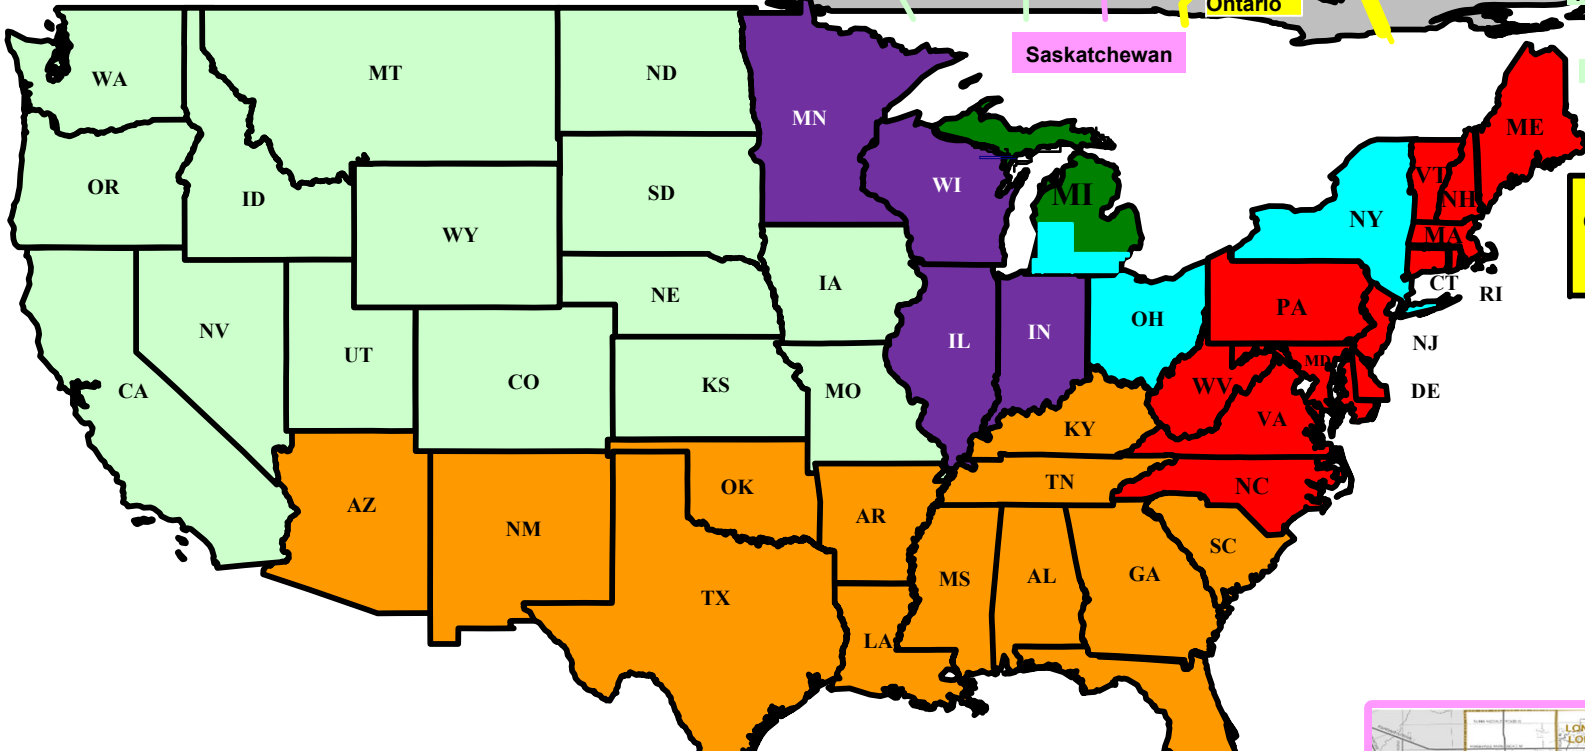

SQA REGIONS

Reg 2 boundries for MI is Grand Rapids south/
Wayne/Washtenaw south
Sterling Hts / SQA Support is Reg 3

- Region 5
- Austria
- Australia
- Belgium
- Denmark
- United Kingdom
- France
- Finland
- Germany
- Israel
- Netherlands
- Norway
- Poland
- Puerto Rico
- Saudi Arabia
- Switzerland
- Taiwan
- Turkey

- Region 4
- Ontario(not London)

- Region 7
- Colt Canada
- Mexico
- Manitoba
- Saskatchewan & Suppliers in London ON

Region	Lead	email @gds.com	Cell Phone #	Phone 586 825	Primary Back- Up Lead
1	Steve Willey	willeys	586-215-1058	5436	R. Fadoir
2	Dana Pastor	pastorp	586-533-7574	5818	L. Webb / C. Shellnut
SHC/3	L. Webb	webbl	586-292-4489	4264	D. Pastor
4	Dan Smith	smithd16	586-929-2628	4431	A. Draca
5	Rich Fadoir	fadoirr	586-864-5384	4753	S. Willey
6	Tim McNabb	mcnabbtp	586-854-5038	7120	P. Lareau
7	Aleks Draca	dracaa1	519-673-7774	519.964. 5900 x6107	D. Smith
8	J. Patrick Lareau	lareauj	586-201-0146	5007	T. McNabb
9	Craig Martz	martzc	586-615-8927	7723	L. Webb