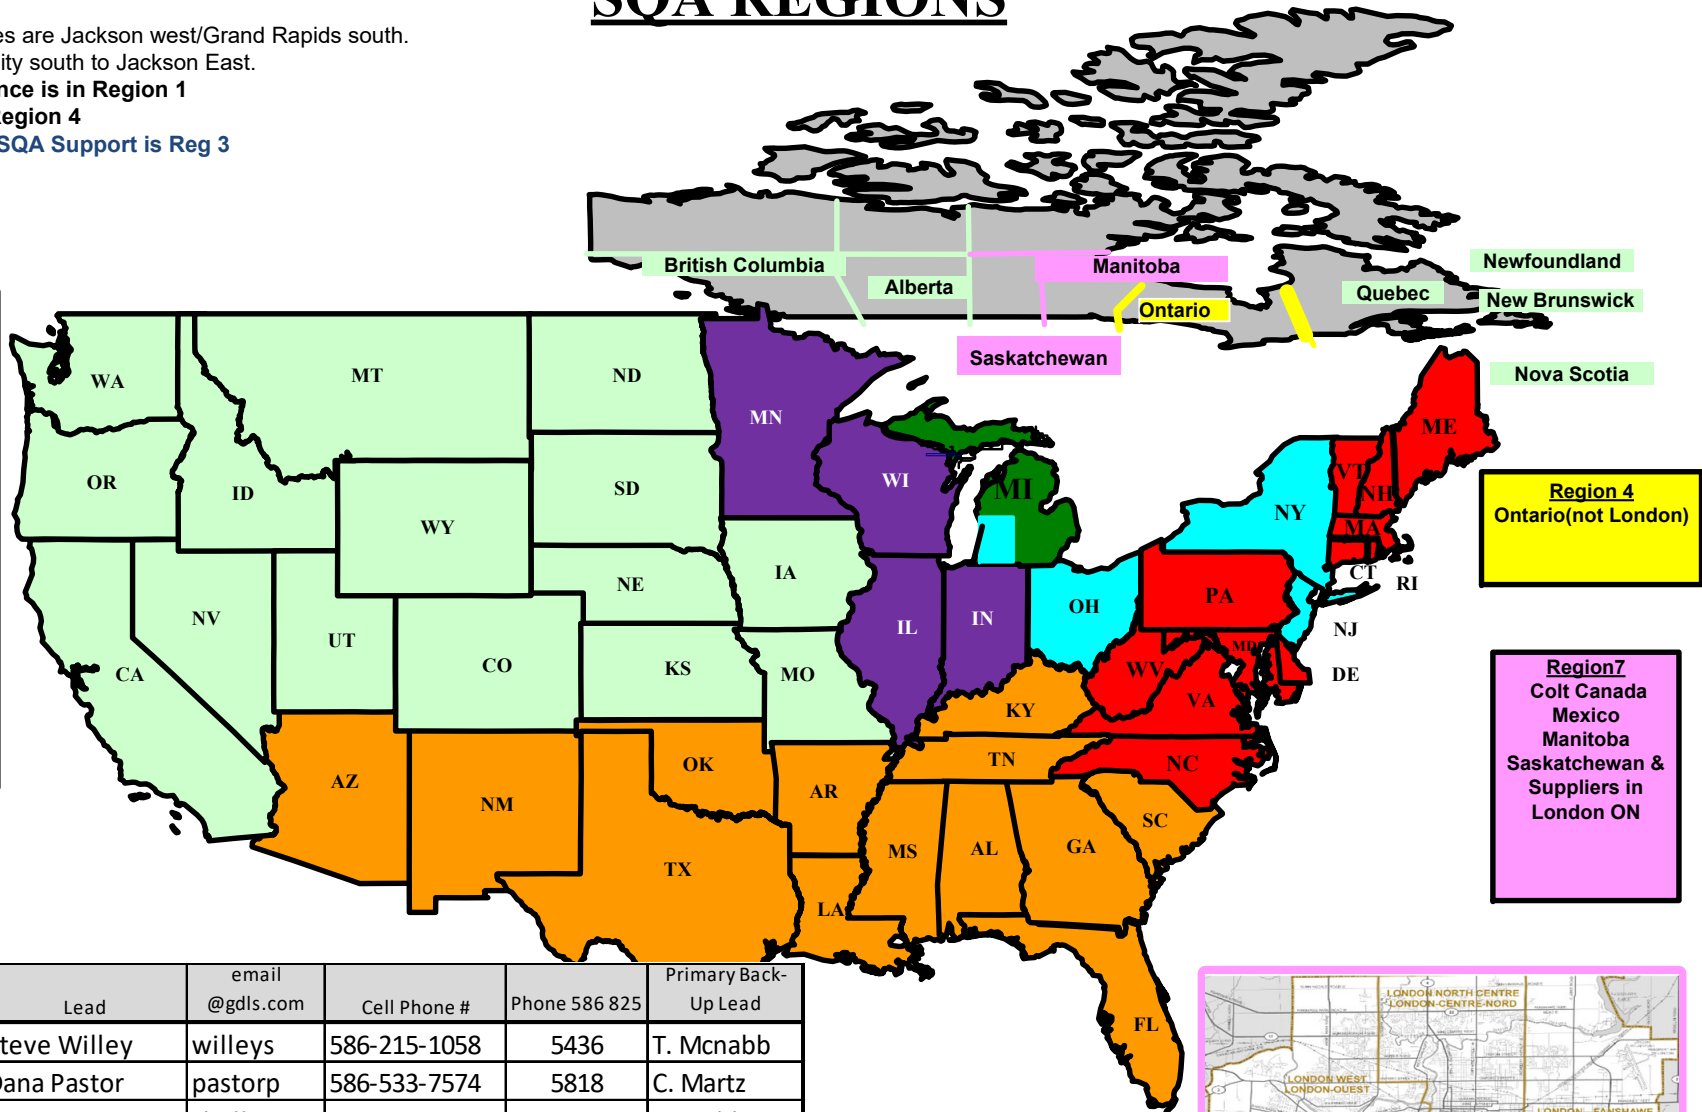

SOA REGIONS

Reg 2 boundaries are Jackson west/Grand Rapids south.
 Reg 1 is Bay City south to Jackson East.
Loc Performance is in Region 1
Lanzen is in Region 4
Sterling Hts / SQA Support is Reg 3

- Region 5**
- Australia
 - Belgium
 - Denmark
 - United Kingdom
 - France
 - Finland
 - Germany
 - India
 - Israel
 - Italy
 - Netherlands
 - Norway
 - Poland
 - Saudi Arabia
 - Scotland
 - Spain
 - Switzerland
 - Taiwan
 - Turkey

Region 4
 Ontario(not London)

Region 7
 Colt Canada
 Mexico
 Manitoba
 Saskatchewan &
 Suppliers in
 London ON

Region	Lead	email @gdls.com	Cell Phone #	Phone 586 825	Primary Back-Up Lead
1	Steve Willey	willeys	586-215-1058	5436	T. Mcnabb
2	Dana Pastor	pastorp	586-533-7574	5818	C. Martz
SHC/3	C. Shellnut/ L. Webb	shellnut	586-215-9727	4621	L. Webb
4	Dan Smith	smithd16	586-929-2628	4431	A. Draca
5	Rich Fadoir	fadoirr	586-864-5384	4753	L. Webb
6	Tim Mcnabb	mcnabbtp	586-854-5038	7120	P. Lareau
7	Aleks Draca	dracaa1	519-673-7774	519.964. 5900 x6107	D. Smith
8	J. Patrick Lareau	lareauj	586-201-0146	5007	R. Fadoir
9	Craig Martz	martzc	586-615-8927	7723	D. Pastor